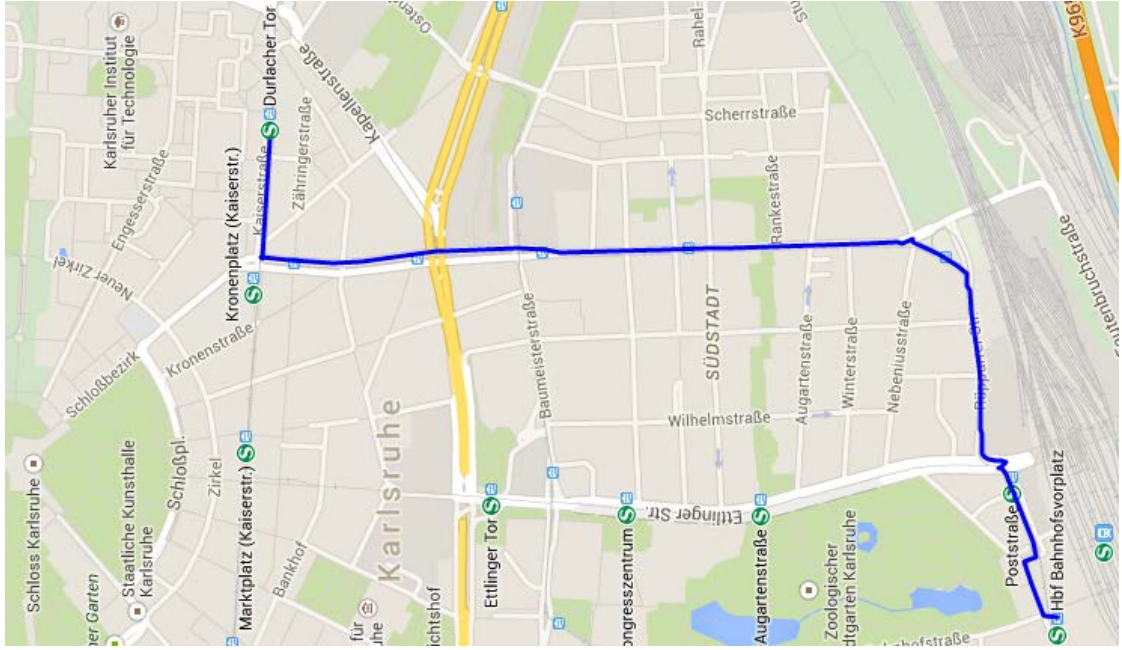

Directions

Venue: KIT: Alter Senatssaal / Sitzungssaal
Room 223, Building 10.11
Kaiserstraße 12
76131 Karlsruhe

(A) Arrival by public transport

1. **Arrival at Karlsruhe central station ('Hauptbahnhof')**
2. **By Tram to 'Durlacher Tor/KIT-Campus Süd'** (*duration about 10 minutes, see map A*)
 - tram stop located in front of central station
 - lines: 2 (direction: 'Wolfartsweier'), S4 or S41 (direction: 'Tullastraße', 'Bretten' or 'Heilbronn')
 - get off at 'Durlacher Tor/KIT-Campus Süd' stop
3. **Walking from 'Durlacher Tor/KIT-Campus Süd' to building 10.11** (*see map B*)
 - at the tram stop, move to the sidewalk of the opposite car lane (crossing the tracks), turn left when hitting the sidewalk
 - walk (for roughly 150m) until you reach the main entrance to the University campus which is building 10.11 on Kaiserstraße 12 (*see picture top right*)
 - enter the campus through one of the three gates
 - follow the signs to the HeiKaMaX-Workshop

(B) Arrival by car - parking facilities

- **Parking garage Kronenplatz** (*200m walking*)
 - Fritz-Erler-Straße 7, 76133 Karlsruhe
- **Underground parking garage Schlossplatz** (*700m walking*)
 - Schlossplatz, 76133 Karlsruhe
 - the access to the parking garage is located in the underpass Schlossplatz (right side)

Map A

Map B